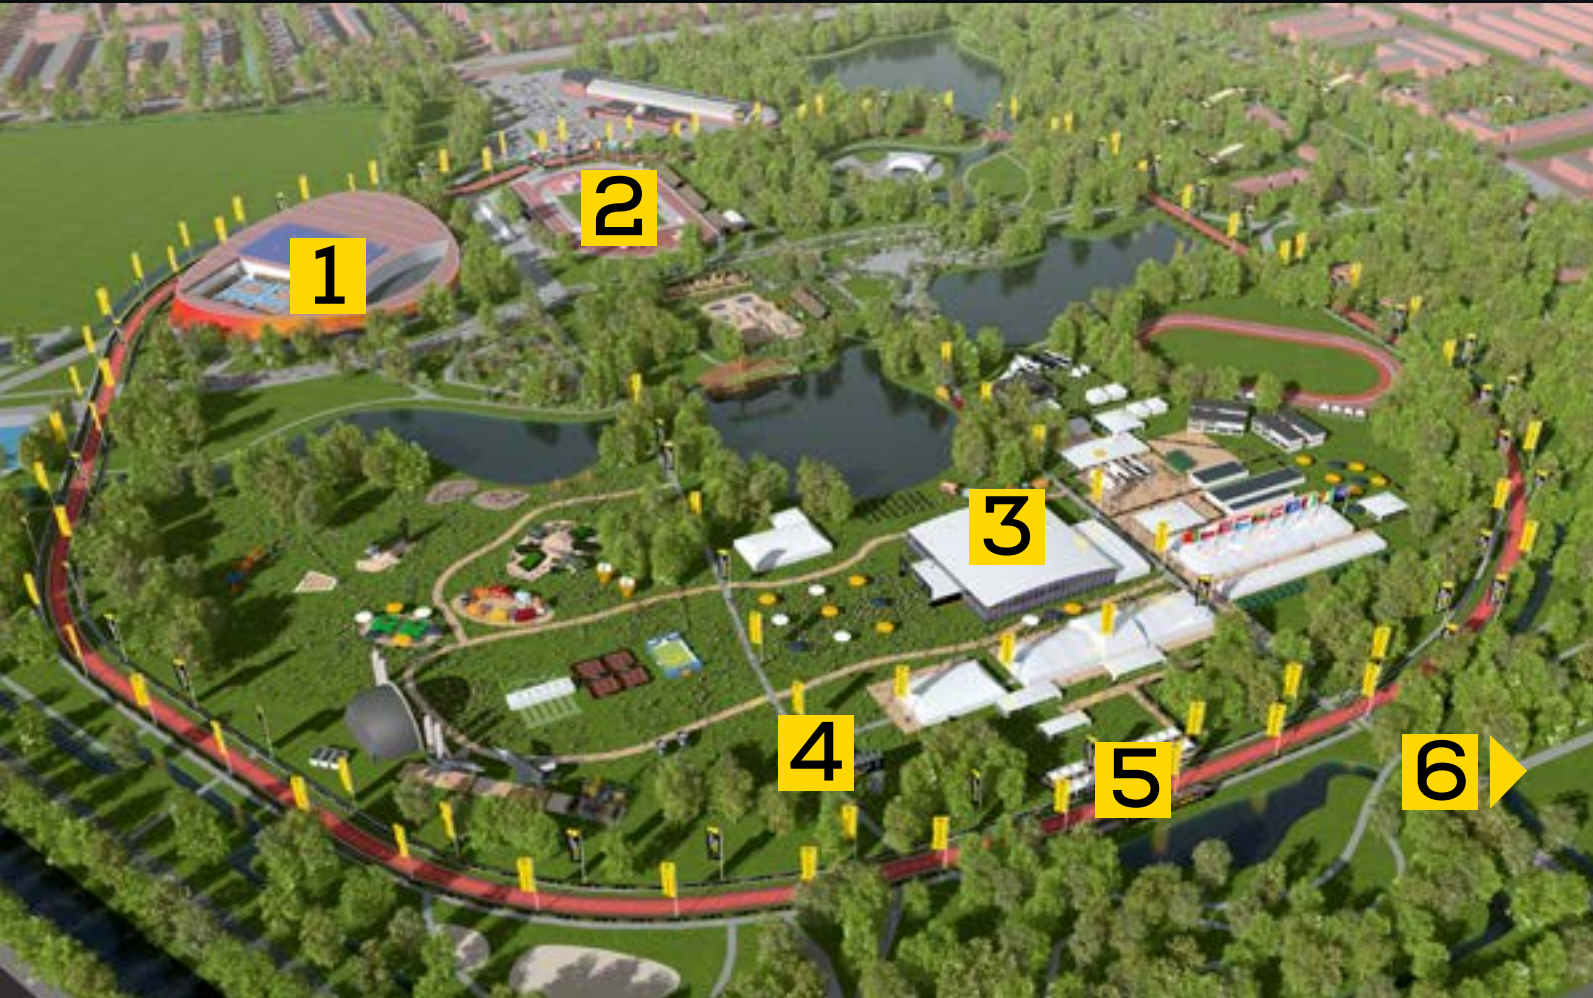

# VENUE MAP

- 1** Sportcampus  
Sports Centre A + B  
Congress Centre
- 2** Athletics Track
- 3** Invictus Games  
Stadium
- 4** Info & Ticketing
- 5** Cycling Track
- 6** Invictus Games  
Swimming Pool  
(Hofbad)  
15 minutes by car